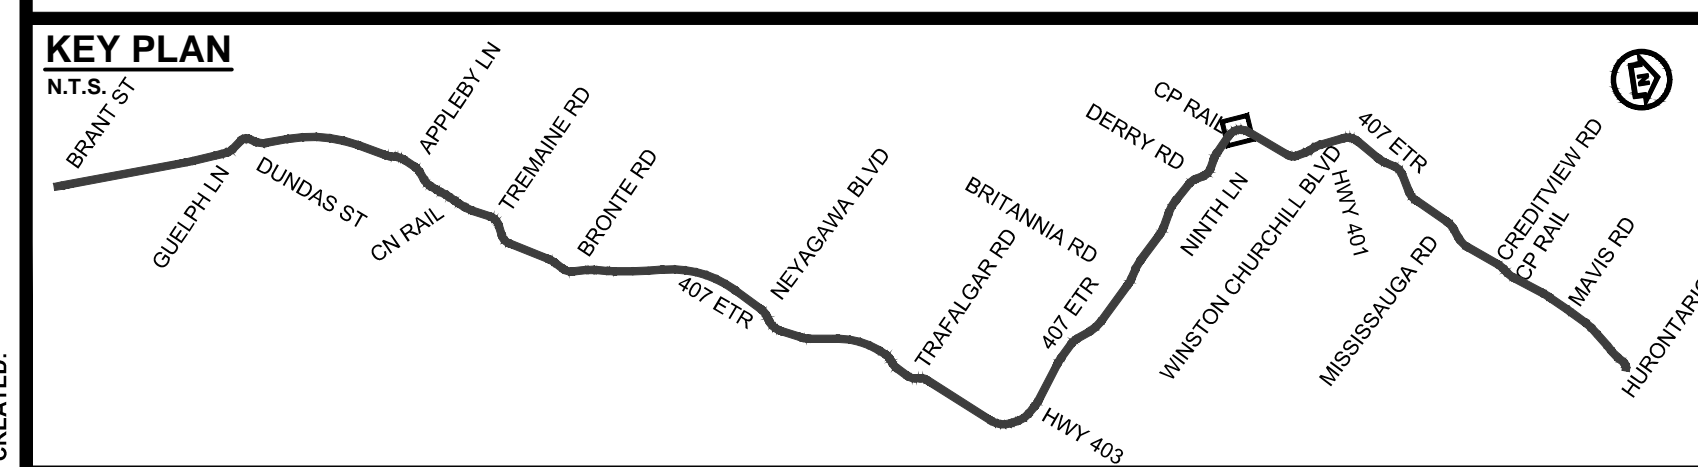

DRAWING NAME: J:\TORY\6294 ON-MTO 407 TRANSITWAY WC TO BRANTTIS General\03 - Drawings\8 - Property\Plates\407 TW4-Plate 53.dwg
CREATED: May 11, 2020, 7:51pm
MODIFIED:

407 TRANSITWAY
WEST OF BRANT STREET TO WEST OF HURONTARIO STREET
G.W.P. 16-20003, CA 2016-E-0038
PROPERTY PLAN
STA. 44+220 TO STA. 44+800

PLATE
53
DATE
11/20/2019