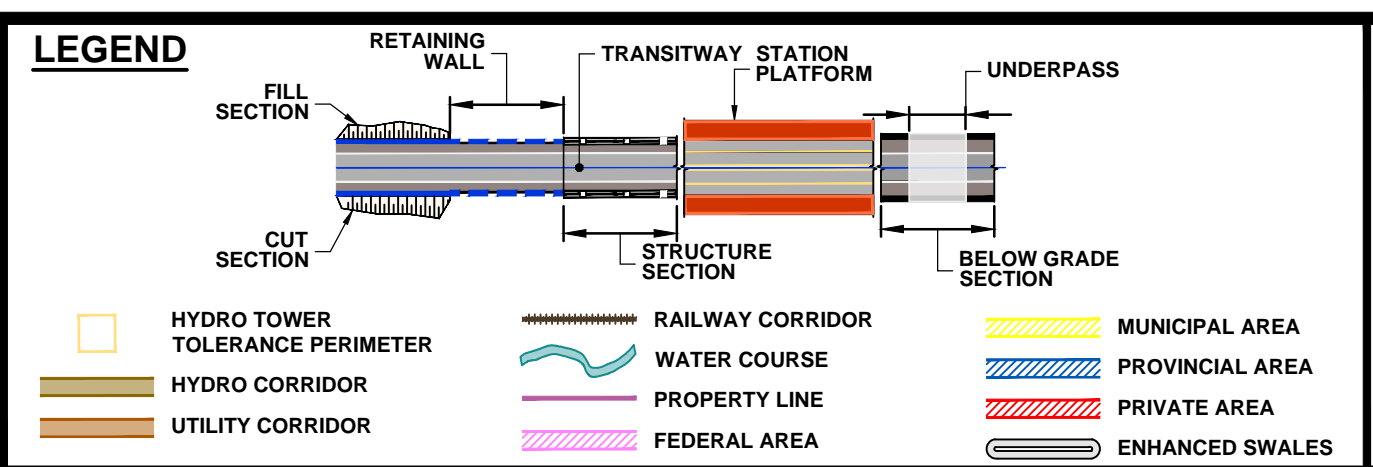

DRAWING NAME: J:\TORY\6294 ON-MTO 407 TRANSITWAY WC TO BRANTTIS General\03 - Drawings\8 - Property\Plates\407 TW4-Plate 53.dwg
CREATED: May 11, 2020, 7:51pm
MODIFIED:

407 TRANSITWAY
WEST OF BRANT STREET TO WEST OF HURONTARIO STREET
G.W.P. 16-20003, CA 2016-E-0038
PROPERTY PLAN
STA. 44+220 TO STA. 44+800

PLATE
53
DATE
11/20/2019